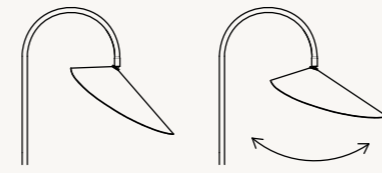

DIMENSIONS & WEIGHT

Floor lamp: W: 25.6 x H: 136 x D: 42.4 cm
W: 10.1 x H: 53.5 x D: 16.7 in
Weight: 11.70 kg

Table lamp: W: 20.5 x H: 51 x D: 34 cm
W: 8 x H: 20 x D: 13.4 in
Weight: 4.75 kg

Wall lamp: W: 25.6 x H: 46.1 x D: 43.8 cm
W: 10.1 x H: 18 x D: 17.2 in
Weight: 0.85 kg

Classification: Class II

Socket: E14 socket base. Bulb not included.

Recommended light source: LED bulb, max. 12W
Halogen bulb, max. 46w

Energy efficiency: The luminaire is compatible with bulbs of the energy classes: A++ - E.

Dimmable: No

CARE & CLEANING

Clean with a soft dry cloth. Always switch off the electricity before cleaning.

ARUM FLOOR LAMP

Lampshade direction can be adjusted

ARUM TALL WALL LAMP

ARUM TABLE LAMP

ARUM WALL LAMP

ARUM FLOOR LAMP

Size:	H: 136 x W: 25 x D: 42 cm H: 53.5 x W: 9.8 x D: 16.5 in	Recommended retail price	
Material:	Solid black marble base. Powder coated iron structure and aluminium lampshade. Electrical components. E14 socket. 2.6 metre black fabric cord. Matte Off-white inside.	DKK	4,999
	Solid travertine base. Powder coated iron structure and aluminium lampshade. Electrical components. E14 socket. 2.6 metre fabric cord. Matte Off-white inside	SEK	7,139
		NOK	7,139
		EUR	679
		GBP	669
		USD	939
Care:	Wipe with a damp cloth		
Info:	Voltage: 220-240V - 50Hz. Light source: Max 12 W LED. Bulb not included. Direction of lampshade can be adjusted. Only approved for EU/NO/CH/UK (UK plug version for UK) and separate UL version for US. Registered design		
Net. weight:	11.7 kg		
Packsize:	1		