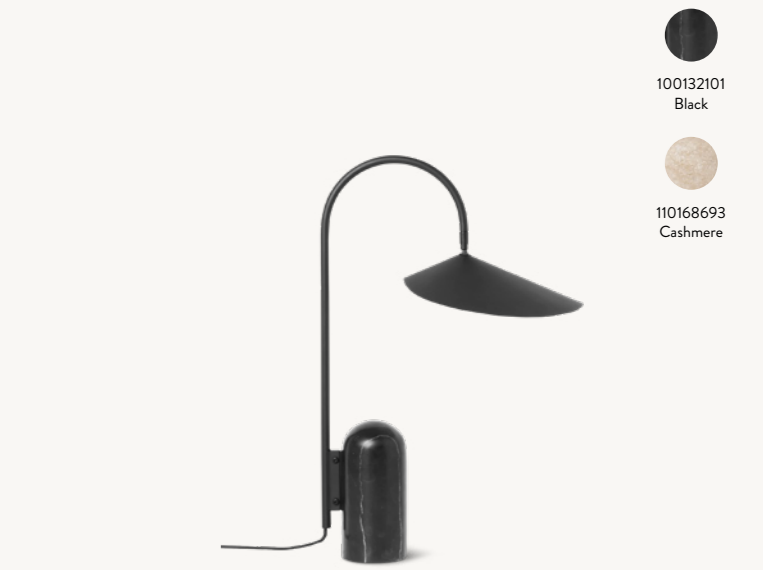

Dimmable: No

CARE & CLEANING

Clean with a soft dry cloth. Always switch off the electricity before cleaning.

ARUM FLOOR LAMP

Lampshade direction can be adjusted

ARUM TALL WALL LAMP

ARUM TABLE LAMP

ARUM WALL LAMP

ARUM FLOOR LAMP

Size:	H: 136 x W: 25 x D: 42 cm H: 53.5 x W: 9.8 x D: 16.5 in	Recommended retail price	
Material:	Solid black marble base. Powder coated iron structure and aluminium lampshade. Electrical components. E14 socket. 2.6 metre black fabric cord. Matte Off-white inside.	DKK	4,999
	Solid travertine base. Powder coated iron structure and aluminium lampshade. Electrical components. E14 socket. 2.6 metre fabric cord. Matte Off-white inside	SEK	7,139
		NOK	7,139
		EUR	679
		GBP	669
		USD	939
Care:	Wipe with a damp cloth		
Info:	Voltage: 220-240V - 50Hz. Light source: Max 12 W LED. Bulb not included. Direction of lampshade can be adjusted. Only approved for EU/NO/CH/UK (UK plug version for UK) and separate UL version for US. Registered design		
Net. weight:	11.7 kg		
Packsize:	1		

ARUM TABLE LAMP

Size:	H: 50 x W: 20.5 x D: 34 cm H: 19.7 x W: 8.1 x D: 13.4 in	Recommended retail price	
Material:	Solid black marble base. Powder coated iron structure and aluminium lampshade. Electrical components. E14 socket. 2.6 metre black fabric cord. Matte Off-white inside.	DKK	2,999
	Solid travertine base. Powder coated iron structure and aluminium lampshade. Electrical components. E14 socket. 2.6 metre fabric cord. Matte Off-white inside	SEK	4,285
		NOK	4,285
		EUR	405
		GBP	399
		USD	565
Care:	Wipe with a damp cloth		
Info:	Voltage: 220-240V - 50Hz. Light source: Max 12 W LED. Bulb not included. Direction of lampshade can be adjusted. Only approved for EU/NO/CH/UK (UK plug version for UK) and separate UL version for US. Registered design		
Net. weight:	2.9 kg		
Packsize:	1		