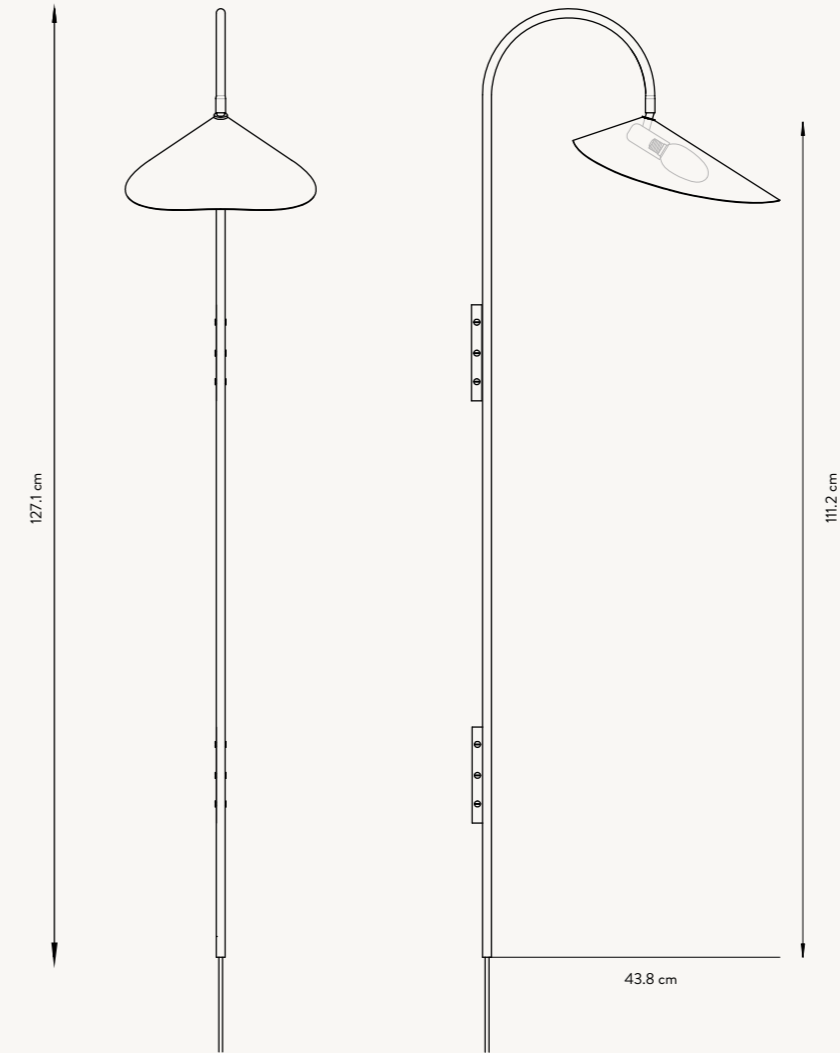

ARUM TALL WALL LAMP