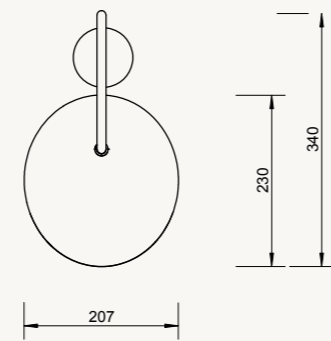

ARUM TABLE LAMP