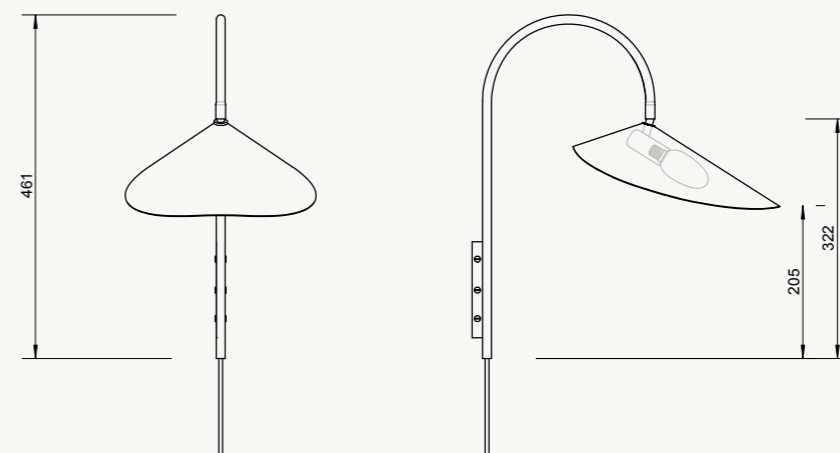

ARUM FLOOR LAMP

Size:	H: 136 x W: 25 x D: 42 cm H: 53.5 x W: 9.8 x D: 16.5 in	Recommended retail price	
Material:	Solid black marble base. Powder coated iron structure and aluminium lampshade. Electrical components. E14 socket. 2.6 metre black fabric cord. Matte Off-white inside.	DKK	4,999
	Solid travertine base. Powder coated iron structure and aluminium lampshade. Electrical components. E14 socket. 2.6 metre fabric cord. Matte Off-white inside	SEK	7,139
		NOK	7,139
		EUR	679
		GBP	669
		USD	939
Care:	Wipe with a damp cloth		
Info:	Voltage: 220-240V - 50Hz. Light source: Max 12 W LED. Bulb not included. Direction of lampshade can be adjusted. Only approved for EU/NO/CH/UK (UK plug version for UK) and separate UL version for US. Registered design		
Net. weight:	11.7 kg		
Packsize:	1		

ARUM TABLE LAMP

Size:	H: 50 x W: 20.5 x D: 34 cm H: 19.7 x W: 8.1 x D: 13.4 in	Recommended retail price	
Material:	Solid black marble base. Powder coated iron structure and aluminium lampshade. Electrical components. E14 socket. 2.6 metre black fabric cord. Matte Off-white inside.	DKK	2,999
	Solid travertine base. Powder coated iron structure and aluminium lampshade. Electrical components. E14 socket. 2.6 metre fabric cord. Matte Off-white inside	SEK	4,285
		NOK	4,285
		EUR	405
		GBP	399
		USD	565
Care:	Wipe with a damp cloth		
Info:	Voltage: 220-240V - 50Hz. Light source: Max 12 W LED. Bulb not included. Direction of lampshade can be adjusted. Only approved for EU/NO/CH/UK (UK plug version for UK) and separate UL version for US. Registered design		
Net. weight:	2.9 kg		
Packsize:	1		