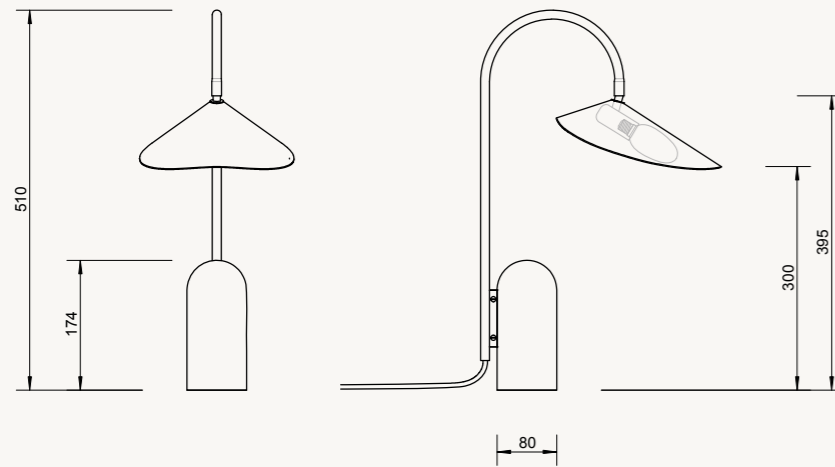

ARUM TABLE LAMP