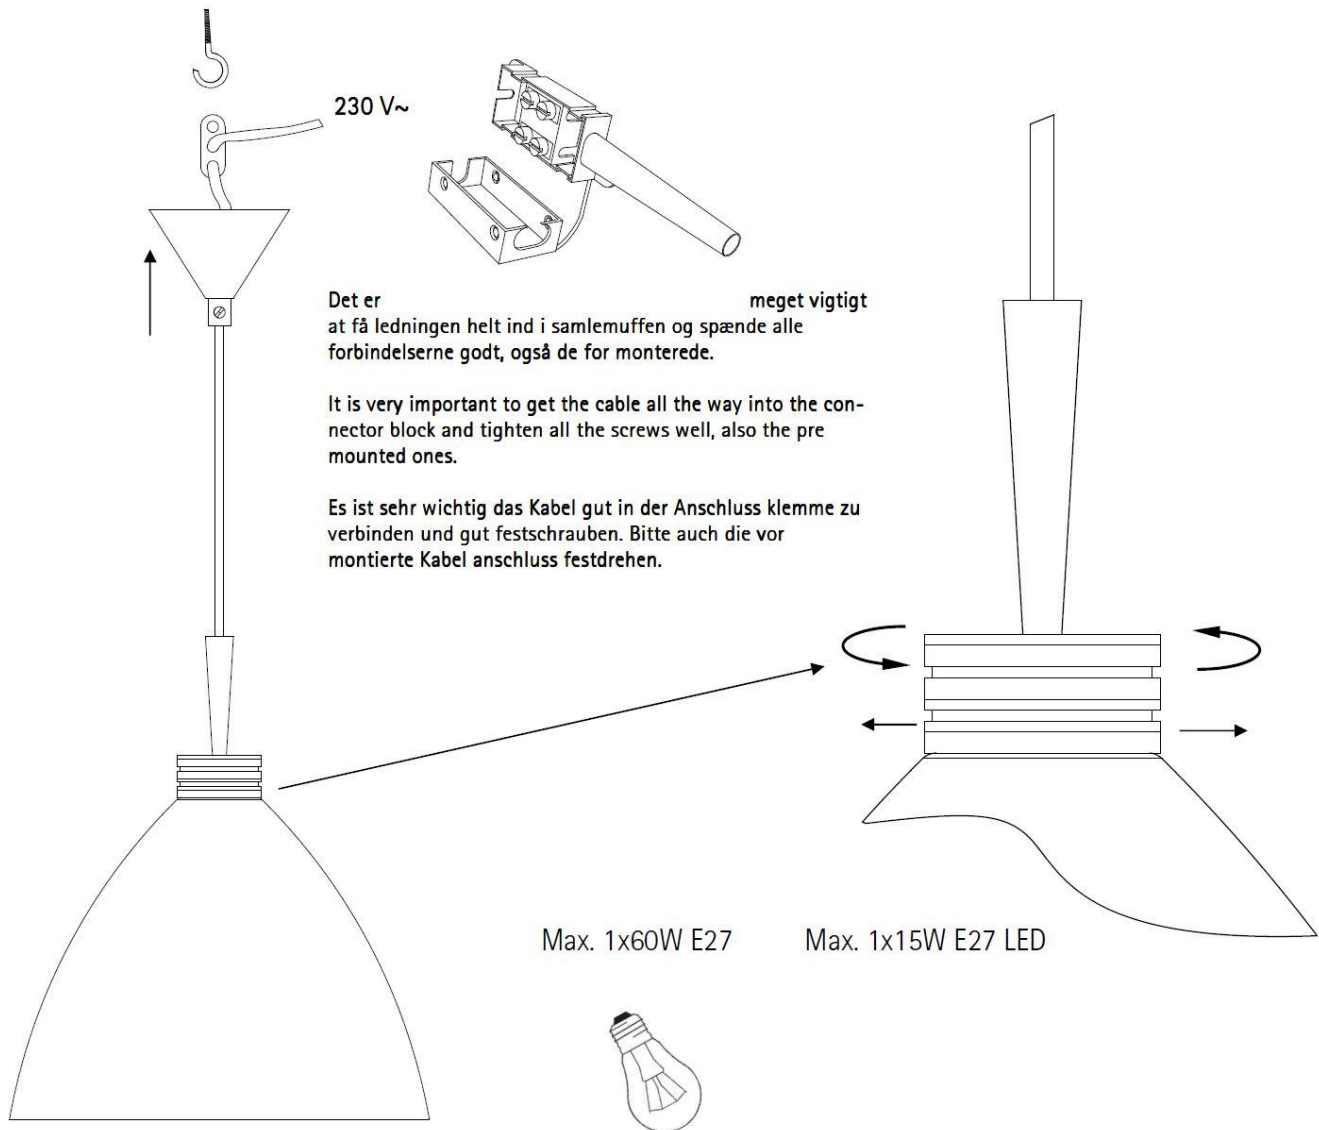

# Maxi Dove

herstal

**English**

If the external flexible cable or cord of this luminaire is damaged, it may only be replaced by the manufacturer, its service agent or a similarly qualified person in order to avoid hazard.