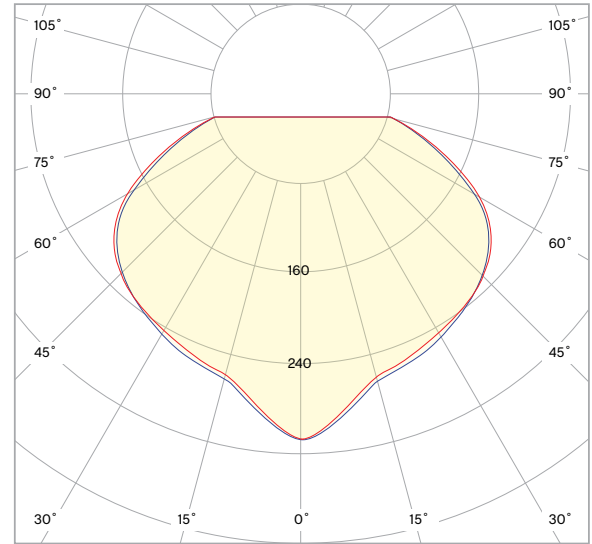

TECHNICAL SPECIFICATIONS

- / LIGHT SOURCE* / LED G4
- / POWER (watts) / 3,5W
- / DIMMABLE / Yes
- / POWER SUPPLY / 220-240V AC at 50-60Hz
  Micro USB Cable
- / BATTERY (hours) / 8h per full charge
- / SWITCH / Integrated touch step dimmer.

* Bulb included in the packaging.

TEST SPECIFICATIONS*

- / FLUX (lumens) / 220lm
- / CCT (kelvin) / 3000k, warm white
- / CRI (1-100) / 75

* Photometrics and the specification shown is taken using the included LED bulb fitted in the production luminaire.

PHOTOMETRICS FOR OPAQUE SHADE

cd/klm
— C0 - C180 — C90 - C270

η = 100%