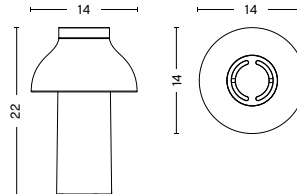

DIMENSIONS

WIDTH / 14 cm / 5.5"
DEPTH / 14 cm / 5.5"
HEIGHT / 22 cm / 8.7"

OPTIONS

/ A USB charging station able to charge 24 PC Portable lamps simultaneously. Designed for settings where multiple PC Portable lamps are used on a regular basis.