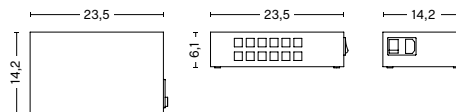

DIMENSIONS

WIDTH / 14 cm / 5.5"
DEPTH / 14 cm / 5.5"
HEIGHT / 22 cm / 8.7"

OPTIONS

/ A USB charging station able to charge 24 PC Portable lamps simultaneously. Designed for settings where multiple PC Portable lamps are used on a regular basis.