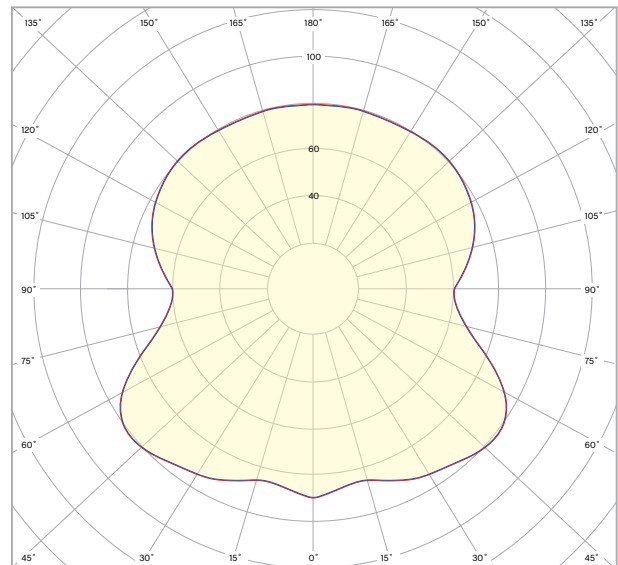

PHOTOMETRICS FOR TRANSLUCENT SHADE

cd/klm
— C0 - C180 — C90 - C270

η = 100%