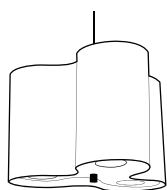

Clover-shaped ceiling light, pendant and floor light. Ceiling light with frame in white lacquered steel, shade in white plastic with a perforated pattern and frosted glass base. Also as a smaller, round ceiling light and pendant with a similar shade in steel, laquered in white, red or turquoise. Pendant with textile flex in matching colour.

A pendant with shade in white linen and frosted glass diffuser top and bottom. Can be bespoke with a different fabric depending on requirement. The bulbs in pendant 40 are pointed so that the light goes out to the side. Black flex and ceiling rose in stainless steel.

Floor light with a shade 300 mm high in white fabric and frosted glass top. Foot in grey and pole in brushed stainless steel, with height adjustment. Black flex.

Bulbs included.

	Article number	Total height mm	Max ø mm	Shade height mm	Bulb	Flex mm
Ceiling light 20	CLO20C	200	130	200	42W halogen spot R63 E27	-
Pendant 20	CLO20P	200	130	200	42W halogen spot R63 E27	1500
Ceiling light 40	CLO40C	200	400	200	3x42W halogen spot R63 E27	-
Pendant 40	CLO40P	300	400	300	3x11W E27 flourescent lamp	1500
Floor light 40	CLO40F	1700	400	300	3x11W E27 flourescent lamp	1500

Pendant 40