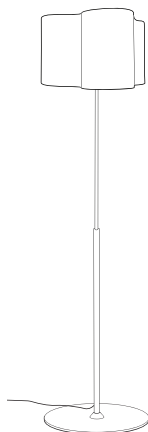

CLOVER designed by Gunnel Svensson 2001

bsweden
belysningsbolaget

Pendant 40

Ceiling light 40

Pendant 20

Pendant 20

Clover-shaped ceiling light, pendant and floor light. Ceiling light with frame in white lacquered steel, shade in white plastic with a perforated pattern and frosted glass base. Also as a smaller, round ceiling light and pendant with a similar shade in steel, laquered in white, red or turquoise. Pendant with textile flex in matching colour.

A pendant with shade in white linen and frosted glass diffuser top and bottom. Can be bespoke with a different fabric depending on requirement. The bulbs in pendant 40 are pointed so that the light goes out to the side. Black flex and ceiling rose in stainless steel.

Floor light with a shade 300 mm high in white fabric and frosted glass top. Foot in grey and pole in brushed stainless steel, with height adjustment. Black flex.

Bulbs included.

	Article number	Total height mm	Max ø mm	Shade height mm	Bulb	Flex mm
Ceiling light 20	CLO20C	200	130	200	42W halogen spot R63 E27	-
Pendant 20	CLO20P	200	130	200	42W halogen spot R63 E27	1500
Ceiling light 40	CLO40C	200	400	200	3x42W halogen spot R63 E27	-
Pendant 40	CLO40P	300	400	300	3x11W E27 flourescent lamp	1500
Floor light 40	CLO40F	1700	400	300	3x11W E27 flourescent lamp	1500

Pendant/Ceiling light 20

Ceiling light 40

Pendant 40

Floor light 40