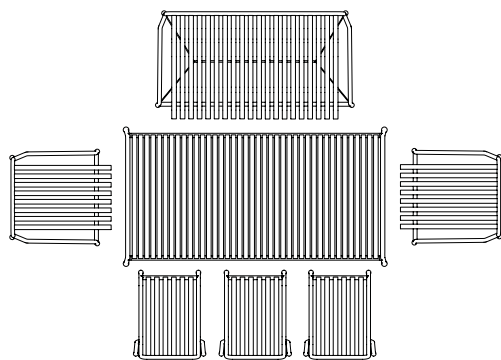

SEATING OVERVIEW / NEU TABLE

The table drawings below are shown with About A Chair with arm (width 59 cm)

NEU TABLE / L60 X W60 CM

NEU TABLE / Ø70 CM

SEATING OVERVIEW / TILT TOP TABLE

The table drawings below are shown with About A Chair with arm (width 59 cm)

TILT TOP TABLE / Ø90 CM

SEATING OVERVIEW / PALISSADE

2 X DINING ARMCHAIR
1 X TABLE L170 X W90 CM
1 X DINING BENCH

1 X TABLE L170 X W90 CM
1 X DINING BENCH
1 X DINING ARMCHAIR
3 X ARM CHAIR

1 X TABLE L170 X W90 CM
1 X DINING BENCH
2 X DINING ARMCHAIR
3 X CHAIR

1 X TABLE L82,5 X W90 CM
2 X CHAIR
2 X ARM CHAIR

1 X TABLE L82,5 X W90 CM
2 X DINING ARMCHAIR
1 X CHAIR

SEATING OVERVIEW / NEW ORDER TABLE

The table drawing below are shown with About A Chair with arm (width 59 cm).

NEW ORDER TABLE / L100 X W100 CM

NEW ORDER TABLE / L150 X W75 CM

NEW ORDER TABLE / L150 X W100 CM

NEW ORDER TABLE / L150 X W150 CM

NEW ORDER TABLE / L200 X W100 CM

NEW ORDER TABLE / L200 X W150 CM

NEW ORDER TABLE / L250 X W100 CM