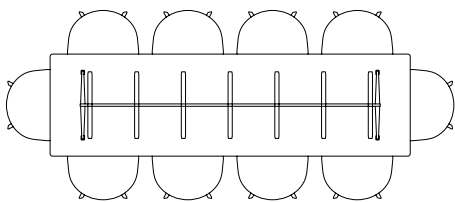

LOOP STAND TABLE / L200 X W92,5 CM

LOOP STAND TABLE / L250 X W92,5 CM

LOOP STAND ROUND / Ø105 CM

LOOP STAND ROUND / Ø120 CM

SEATING OVERVIEW / PYRAMID TABLE

The table drawings below are shown with About A Chair with arm (width 59 cm).

PYRAMID CAFÉ TABLE 21 / Ø70 CM

PYRAMID CAFÉ TABLE 21 / L70 X W70 CM

PYRAMID TABLE 01 / L140 X W65 CM

PYRAMID TABLE 21 / L140 X W75 CM

PYRAMID TABLE 21 / L200 X W75 CM

PYRAMID TABLE 02 / L190 X W85 CM

PYRAMID TABLE 02 / L250 X W85 CM

PYRAMID TABLE 02 / L300 X W85 CM

SEATING OVERVIEW / PYRAMID TABLE

The table drawings below are shown with Pyramid Benches of various lengths
(85 cm / 140 cm / 200 cm / 190 cm / 250 cm X 40 cm).

L140 X W65 CM WITH BENCH L140 & L85 CM

L140 X W75 CM WITH BENCH L140 & L85 CM

L200 X W75 CM WITH BENCH L200, L140 & L190 CM

L190 X W85 CM WITH BENCH L190, L140 & L85 CM

L250 X W85 CM WITH BENCH L250 & L200 CM

L300 X W85 CM WITH BENCH L250 & L85 CM