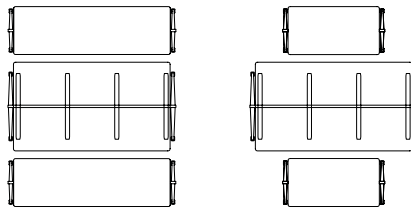

PYRAMID CAFÉ TABLE 21 / Ø70 CM

PYRAMID CAFÉ TABLE 21 / L70 X W70 CM

PYRAMID TABLE 01 / L140 X W65 CM

PYRAMID TABLE 21 / L140 X W75 CM

PYRAMID TABLE 21 / L200 X W75 CM

PYRAMID TABLE 02 / L190 X W85 CM

PYRAMID TABLE 02 / L250 X W85 CM

PYRAMID TABLE 02 / L300 X W85 CM

SEATING OVERVIEW / PYRAMID TABLE

The table drawings below are shown with Pyramid Benches of various lengths
(85 cm / 140 cm / 200 cm / 190 cm / 250 cm X 40 cm).

L140 X W65 CM WITH BENCH L140 & L85 CM

L140 X W75 CM WITH BENCH L140 & L85 CM

L200 X W75 CM WITH BENCH L200, L140 & L190 CM

L190 X W85 CM WITH BENCH L190, L140 & L85 CM

L250 X W85 CM WITH BENCH L250 & L200 CM

L300 X W85 CM WITH BENCH L250 & L85 CM