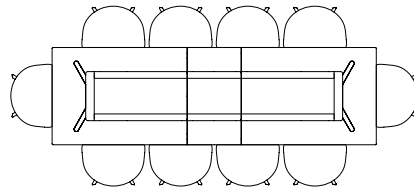

CPH DEUX 220 / Ø98 CM

CPH DEUX 210 / L75 X W75 CM

CPH DEUX 210 / L140 X W75 CM

CPH DEUX 210 / L200 X W75 CM

SEATING OVERVIEW / CPH30 EXTENDABLE TABLE

The table drawings below are shown with About A Chair with arm (width 59 cm).

CPH30 EXTENDABLE / L160 X W80 CM

INCL. 1 X TABLE LEAF / L210 CM

INCL. 2 X TABLE LEAVES / L260 CM

INCL. 3 X TABLE LEAVES / L310 CM

CPH30 EXTENDABLE / L200 X W90 CM

INCL. 1 X TABLE LEAF / L250 CM

INCL. 2 X TABLE LEAVES / L300 CM

INCL. 3 X TABLE LEAVES / L350 CM

INCL. 4 X TABLE LEAVES / L400 CM

CPH30 EXTENDABLE / L250 X W90 CM

INCL. 1 X TABLE LEAVES / L300 CM

INCL. 2 X TABLE LEAVES / L350 CM

INCL. 3 X TABLE LEAVES / L400 CM

INCL. 4 X TABLE LEAVES / L450 CM

SEATING OVERVIEW / ABOUT A TABLE

The table drawings below are shown with About A Chair with arm (width 59 cm).

AAT15 / L80 X W80 CM

AAT10 / L160 X W80 CM

AAT10 / L180 X W90 CM

AAT10 / L220 X W90 CM

AAT10 / L280 X W90 CM