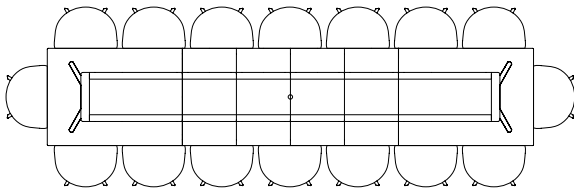

CPH DEUX 220 / Ø98 CM

CPH DEUX 210 / L75 X W75 CM

CPH DEUX 210 / L140 X W75 CM

CPH DEUX 210 / L200 X W75 CM

SEATING OVERVIEW / CPH30 EXTENDABLE TABLE

The table drawings below are shown with About A Chair with arm (width 59 cm).

CPH30 EXTENDABLE / L160 X W80 CM

INCL. 1 X TABLE LEAF / L210 CM

INCL. 2 X TABLE LEAVES / L260 CM

INCL. 3 X TABLE LEAVES / L310 CM

CPH30 EXTENDABLE / L200 X W90 CM

INCL. 1 X TABLE LEAF / L250 CM

INCL. 2 X TABLE LEAVES / L300 CM

INCL. 3 X TABLE LEAVES / L350 CM

INCL. 4 X TABLE LEAVES / L400 CM

CPH30 EXTENDABLE / L250 X W90 CM

INCL. 1 X TABLE LEAVES / L300 CM

INCL. 2 X TABLE LEAVES / L350 CM

INCL. 3 X TABLE LEAVES / L400 CM

INCL. 4 X TABLE LEAVES / L450 CM

SEATING OVERVIEW / ABOUT A TABLE

The table drawings below are shown with About A Chair with arm (width 59 cm).

AAT15 / L80 X W80 CM

AAT10 / L160 X W80 CM

AAT10 / L180 X W90 CM

AAT10 / L220 X W90 CM

AAT10 / L280 X W90 CM