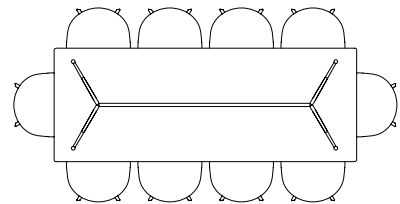

CPH30 EXTENDABLE / L160 X W80 CM

INCL. 1 X TABLE LEAF / L210 CM

INCL. 2 X TABLE LEAVES / L260 CM

INCL. 3 X TABLE LEAVES / L310 CM

CPH30 EXTENDABLE / L200 X W90 CM

INCL. 1 X TABLE LEAF / L250 CM

INCL. 2 X TABLE LEAVES / L300 CM

INCL. 3 X TABLE LEAVES / L350 CM

INCL. 4 X TABLE LEAVES / L400 CM

CPH30 EXTENDABLE / L250 X W90 CM

INCL. 1 X TABLE LEAVES / L300 CM

INCL. 2 X TABLE LEAVES / L350 CM

INCL. 3 X TABLE LEAVES / L400 CM

INCL. 4 X TABLE LEAVES / L450 CM

SEATING OVERVIEW / ABOUT A TABLE

The table drawings below are shown with About A Chair with arm (width 59 cm).

AAT15 / L80 X W80 CM

AAT10 / L160 X W80 CM

AAT10 / L180 X W90 CM

AAT10 / L220 X W90 CM

AAT10 / L280 X W90 CM

AAT10 / L180 X W105 CM

AAT10 / L220 X W105 CM

AAT10 / L280 X W105 CM

AAT20 / Ø80 CM

AAT20 / Ø100 CM

AAT20 / Ø110 CM

AAT20 / Ø128 CM

SEATING OVERVIEW / T12 TABLE