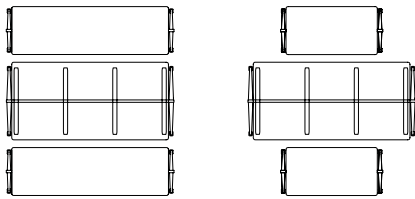

LOOP STAND TABLE / L200 X W92,5 CM

LOOP STAND TABLE / L250 X W92,5 CM

LOOP STAND ROUND / Ø105 CM

LOOP STAND ROUND / Ø120 CM

SEATING OVERVIEW / PYRAMID TABLE

The table drawings below are shown with About A Chair with arm (width 59 cm).

PYRAMID CAFÉ TABLE 21 / Ø70 CM

PYRAMID CAFÉ TABLE 21 / L70 X W70 CM

PYRAMID TABLE 01 / L140 X W65 CM

PYRAMID TABLE 21 / L140 X W75 CM

PYRAMID TABLE 21 / L200 X W75 CM

PYRAMID TABLE 02 / L190 X W85 CM

PYRAMID TABLE 02 / L250 X W85 CM

PYRAMID TABLE 02 / L300 X W85 CM

SEATING OVERVIEW / PYRAMID TABLE

The table drawings below are shown with Pyramid Benches of various lengths
(85 cm / 140 cm / 200 cm / 190 cm / 250 cm X 40 cm).

L140 X W65 CM WITH BENCH L140 & L85 CM

L140 X W75 CM WITH BENCH L140 & L85 CM

L200 X W75 CM WITH BENCH L200, L140 & L190 CM

L190 X W85 CM WITH BENCH L190, L140 & L85 CM

L250 X W85 CM WITH BENCH L250 & L200 CM

L300 X W85 CM WITH BENCH L250 & L85 CM