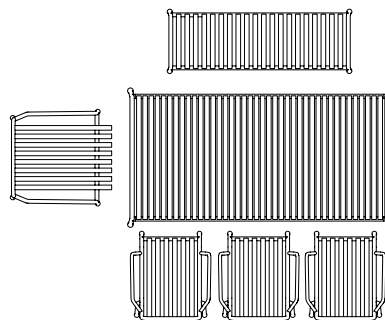

PALISSADE CONE TABLE / Ø70 CM

PALISSADE CONE TABLE / Ø90 CM

SEATING OVERVIEW / TERRAZZO TABLE

The table drawings below are shown with About A Chair with arm (width 59 cm)

TERRAZZO TABLE / L60 X W60CM

TERRAZZO TABLE / Ø70 CM

SEATING OVERVIEW / NEU TABLE

The table drawings below are shown with About A Chair with arm (width 59 cm)

NEU TABLE / L60 X W60 CM

NEU TABLE / Ø70 CM

SEATING OVERVIEW / TILT TOP TABLE

The table drawings below are shown with About A Chair with arm (width 59 cm)

TILT TOP TABLE / Ø90 CM

SEATING OVERVIEW / PALISSADE

2 X DINING ARMCHAIR
1 X TABLE L170 X W90 CM
1 X DINING BENCH

1 X TABLE L170 X W90 CM
1 X DINING BENCH
1 X DINING ARMCHAIR
3 X ARM CHAIR

1 X TABLE L170 X W90 CM
1 X DINING BENCH
2 X DINING ARMCHAIR
3 X CHAIR