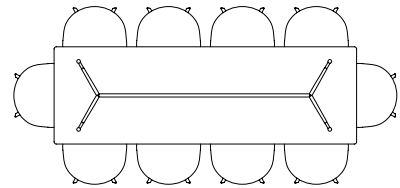

CPH30 EXTENDABLE / L160 X W80 CM

INCL. 1 X TABLE LEAF / L210 CM

INCL. 2 X TABLE LEAVES / L260 CM

INCL. 3 X TABLE LEAVES / L310 CM

CPH30 EXTENDABLE / L200 X W90 CM

INCL. 1 X TABLE LEAF / L250 CM

INCL. 2 X TABLE LEAVES / L300 CM

INCL. 3 X TABLE LEAVES / L350 CM

INCL. 4 X TABLE LEAVES / L400 CM

CPH30 EXTENDABLE / L250 X W90 CM

INCL. 1 X TABLE LEAVES / L300 CM

INCL. 2 X TABLE LEAVES / L350 CM

INCL. 3 X TABLE LEAVES / L400 CM

INCL. 4 X TABLE LEAVES / L450 CM

SEATING OVERVIEW / ABOUT A TABLE

The table drawings below are shown with About A Chair with arm (width 59 cm).

AAT15 / L80 X W80 CM

AAT10 / L160 X W80 CM

AAT10 / L180 X W90 CM

AAT10 / L220 X W90 CM

AAT10 / L280 X W90 CM

AAT10 / L180 X W105 CM

AAT10 / L220 X W105 CM

AAT10 / L280 X W105 CM

AAT20 / Ø80 CM

AAT20 / Ø100 CM

AAT20 / Ø110 CM

AAT20 / Ø128 CM

SEATING OVERVIEW / T12 TABLE