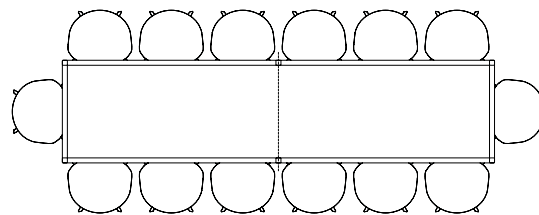

AAT10 / L180 X W105 CM

AAT10 / L220 X W105 CM

AAT10 / L280 X W105 CM

AAT20 / Ø80 CM

AAT20 / Ø100 CM

AAT20 / Ø110 CM

AAT20 / Ø128 CM

SEATING OVERVIEW / T12 TABLE

The table drawings below are shown with About A Chair with arm (width 59 cm).

T12 / L160 X W80 CM

T12 / L200 X W95 CM

T12 / L250 X W95 CM

T12 / L320 X W95 CM

T12 / L400 X W95 CM

T12 / L200 X W120 CM

T12 / L250 X W120 CM

T12 / L320 X W120 CM

T12 / L400 X W120 CM

SEATING OVERVIEW / LOOP STAND TABLE

The table drawings below are shown with About A Chair with arm (width 59 cm).

LOOP STAND TABLE / L160 X W77,5 CM

LOOP STAND TABLE / L180 X W87,5 CM

LOOP STAND TABLE / L200 X W92,5 CM

LOOP STAND TABLE / L250 X W92,5 CM

LOOP STAND ROUND / Ø105 CM

LOOP STAND ROUND / Ø120 CM

SEATING OVERVIEW / PYRAMID TABLE

The table drawings below are shown with About A Chair with arm (width 59 cm).