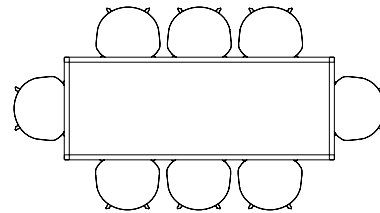

AAT10 / L180 X W105 CM

AAT10 / L220 X W105 CM

AAT10 / L280 X W105 CM

AAT20 / Ø80 CM

AAT20 / Ø100 CM

AAT20 / Ø110 CM

AAT20 / Ø128 CM

SEATING OVERVIEW / T12 TABLE

The table drawings below are shown with About A Chair with arm (width 59 cm).

T12 / L160 X W80 CM

T12 / L200 X W95 CM

T12 / L250 X W95 CM

T12 / L320 X W95 CM

T12 / L400 X W95 CM

T12 / L200 X W120 CM

T12 / L250 X W120 CM

T12 / L320 X W120 CM

T12 / L400 X W120 CM

SEATING OVERVIEW / LOOP STAND TABLE

The table drawings below are shown with About A Chair with arm (width 59 cm).

LOOP STAND TABLE / L160 X W77,5 CM

LOOP STAND TABLE / L180 X W87,5 CM

LOOP STAND TABLE / L200 X W92,5 CM

LOOP STAND TABLE / L250 X W92,5 CM

LOOP STAND ROUND / Ø105 CM

LOOP STAND ROUND / Ø120 CM

SEATING OVERVIEW / PYRAMID TABLE

The table drawings below are shown with About A Chair with arm (width 59 cm).