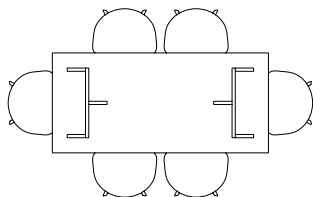

AAT10 / L180 X W105 CM

AAT10 / L220 X W105 CM

AAT10 / L280 X W105 CM

AAT20 / Ø80 CM

AAT20 / Ø100 CM

AAT20 / Ø110 CM

AAT20 / Ø128 CM

SEATING OVERVIEW / T12 TABLE

T12 / L320 X W120 CM

T12 / L400 X W120 CM

SEATING OVERVIEW / LOOP STAND TABLE

The table drawings below are shown with About A Chair with arm (width 59 cm).

LOOP STAND TABLE / L160 X W77,5 CM

LOOP STAND TABLE / L180 X W87,5 CM

LOOP STAND TABLE / L200 X W92,5 CM

LOOP STAND TABLE / L250 X W92,5 CM

LOOP STAND ROUND / Ø105 CM

LOOP STAND ROUND / Ø120 CM

SEATING OVERVIEW / PYRAMID TABLE

The table drawings below are shown with About A Chair with arm (width 59 cm).