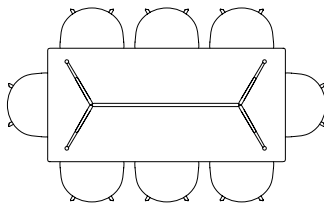

CPH30 EXTENDABLE / L160 X W80 CM

INCL. 1 X TABLE LEAF / L210 CM

INCL. 2 X TABLE LEAVES / L260 CM

INCL. 3 X TABLE LEAVES / L310 CM

CPH30 EXTENDABLE / L200 X W90 CM

INCL. 1 X TABLE LEAF / L250 CM

INCL. 2 X TABLE LEAVES / L300 CM

INCL. 3 X TABLE LEAVES / L350 CM

INCL. 4 X TABLE LEAVES / L400 CM

CPH30 EXTENDABLE / L250 X W90 CM

INCL. 1 X TABLE LEAVES / L300 CM

INCL. 2 X TABLE LEAVES / L350 CM

INCL. 3 X TABLE LEAVES / L400 CM

INCL. 4 X TABLE LEAVES / L450 CM

SEATING OVERVIEW / ABOUT A TABLE

The table drawings below are shown with About A Chair with arm (width 59 cm).

AAT15 / L80 X W80 CM

AAT10 / L160 X W80 CM

AAT10 / L180 X W90 CM

AAT10 / L220 X W90 CM

AAT10 / L280 X W90 CM

AAT10 / L180 X W105 CM

AAT10 / L220 X W105 CM

AAT10 / L280 X W105 CM

AAT20 / Ø80 CM

AAT20 / Ø100 CM

AAT20 / Ø110 CM

AAT20 / Ø128 CM

SEATING OVERVIEW / T12 TABLE