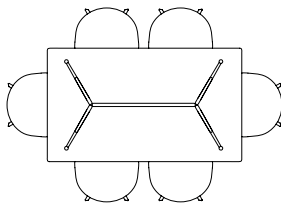

CPH30 EXTENDABLE / L160 X W80 CM

INCL. 1 X TABLE LEAF / L210 CM

INCL. 2 X TABLE LEAVES / L260 CM

INCL. 3 X TABLE LEAVES / L310 CM

CPH30 EXTENDABLE / L200 X W90 CM

INCL. 1 X TABLE LEAF / L250 CM

INCL. 2 X TABLE LEAVES / L300 CM

INCL. 3 X TABLE LEAVES / L350 CM

INCL. 4 X TABLE LEAVES / L400 CM

CPH30 EXTENDABLE / L250 X W90 CM

INCL. 1 X TABLE LEAVES / L300 CM

INCL. 2 X TABLE LEAVES / L350 CM

INCL. 3 X TABLE LEAVES / L400 CM

INCL. 4 X TABLE LEAVES / L450 CM

SEATING OVERVIEW / ABOUT A TABLE

The table drawings below are shown with About A Chair with arm (width 59 cm).

AAT15 / L80 X W80 CM

AAT10 / L160 X W80 CM

AAT10 / L180 X W90 CM

AAT10 / L220 X W90 CM

AAT10 / L280 X W90 CM

AAT10 / L180 X W105 CM

AAT10 / L220 X W105 CM

AAT10 / L280 X W105 CM

AAT20 / Ø80 CM

AAT20 / Ø100 CM

AAT20 / Ø110 CM

AAT20 / Ø128 CM

SEATING OVERVIEW / T12 TABLE