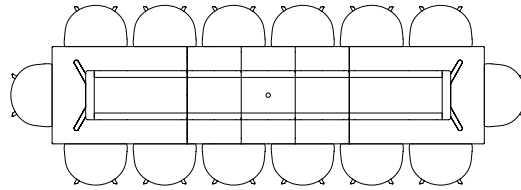

CPH DEUX 220 / Ø98 CM

CPH DEUX 210 / L75 X W75 CM

CPH DEUX 210 / L140 X W75 CM

CPH DEUX 210 / L200 X W75 CM

SEATING OVERVIEW / CPH30 EXTENDABLE TABLE

The table drawings below are shown with About A Chair with arm (width 59 cm).

CPH30 EXTENDABLE / L160 X W80 CM

INCL. 1 X TABLE LEAF / L210 CM

INCL. 2 X TABLE LEAVES / L260 CM

INCL. 3 X TABLE LEAVES / L310 CM

CPH30 EXTENDABLE / L200 X W90 CM

INCL. 1 X TABLE LEAF / L250 CM

INCL. 2 X TABLE LEAVES / L300 CM

INCL. 3 X TABLE LEAVES / L350 CM

INCL. 4 X TABLE LEAVES / L400 CM

CPH30 EXTENDABLE / L250 X W90 CM

INCL. 1 X TABLE LEAVES / L300 CM

INCL. 2 X TABLE LEAVES / L350 CM

INCL. 3 X TABLE LEAVES / L400 CM

INCL. 4 X TABLE LEAVES / L450 CM

SEATING OVERVIEW / ABOUT A TABLE

The table drawings below are shown with About A Chair with arm (width 59 cm).

AAT15 / L80 X W80 CM

AAT10 / L160 X W80 CM

AAT10 / L180 X W90 CM

AAT10 / L220 X W90 CM

AAT10 / L280 X W90 CM