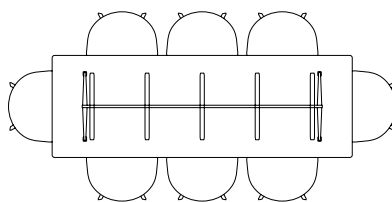

LOOP STAND TABLE / L200 X W92,5 CM

LOOP STAND TABLE / L250 X W92,5 CM

LOOP STAND ROUND / Ø105 CM

LOOP STAND ROUND / Ø120 CM

SEATING OVERVIEW / PYRAMID TABLE

The table drawings below are shown with About A Chair with arm (width 59 cm).

PYRAMID CAFÉ TABLE 21 / Ø70 CM

PYRAMID CAFÉ TABLE 21 / L70 X W70 CM

PYRAMID TABLE 01 / L140 X W65 CM

PYRAMID TABLE 21 / L140 X W75 CM

PYRAMID TABLE 21 / L200 X W75 CM

PYRAMID TABLE 02 / L190 X W85 CM

PYRAMID TABLE 02 / L250 X W85 CM

PYRAMID TABLE 02 / L300 X W85 CM

SEATING OVERVIEW / PYRAMID TABLE

The table drawings below are shown with Pyramid Benches of various lengths
(85 cm / 140 cm / 200 cm / 190 cm / 250 cm X 40 cm).

L140 X W65 CM WITH BENCH L140 & L85 CM

L140 X W75 CM WITH BENCH L140 & L85 CM

L200 X W75 CM WITH BENCH L200, L140 & L190 CM

L190 X W85 CM WITH BENCH L190, L140 & L85 CM

L250 X W85 CM WITH BENCH L250 & L200 CM

L300 X W85 CM WITH BENCH L250 & L85 CM