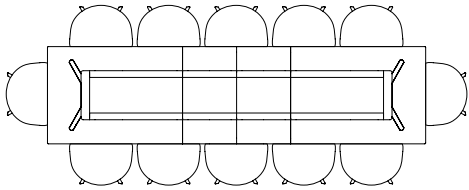

CPH DEUX 220 / Ø98 CM

CPH DEUX 210 / L75 X W75 CM

CPH DEUX 210 / L140 X W75 CM

CPH DEUX 210 / L200 X W75 CM

SEATING OVERVIEW / CPH30 EXTENDABLE TABLE

The table drawings below are shown with About A Chair with arm (width 59 cm).

CPH30 EXTENDABLE / L160 X W80 CM

INCL. 1 X TABLE LEAF / L210 CM

INCL. 2 X TABLE LEAVES / L260 CM

INCL. 3 X TABLE LEAVES / L310 CM

CPH30 EXTENDABLE / L200 X W90 CM

INCL. 1 X TABLE LEAF / L250 CM

INCL. 2 X TABLE LEAVES / L300 CM

INCL. 3 X TABLE LEAVES / L350 CM

INCL. 4 X TABLE LEAVES / L400 CM

CPH30 EXTENDABLE / L250 X W90 CM

INCL. 1 X TABLE LEAVES / L300 CM

INCL. 2 X TABLE LEAVES / L350 CM

INCL. 3 X TABLE LEAVES / L400 CM

INCL. 4 X TABLE LEAVES / L450 CM

SEATING OVERVIEW / ABOUT A TABLE

The table drawings below are shown with About A Chair with arm (width 59 cm).

AAT15 / L80 X W80 CM

AAT10 / L160 X W80 CM

AAT10 / L180 X W90 CM

AAT10 / L220 X W90 CM

AAT10 / L280 X W90 CM