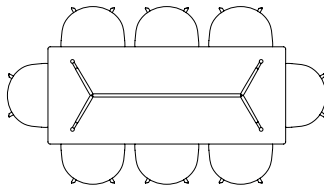

CPH30 EXTENDABLE / L160 X W80 CM

INCL. 1 X TABLE LEAF / L210 CM

INCL. 2 X TABLE LEAVES / L260 CM

INCL. 3 X TABLE LEAVES / L310 CM

CPH30 EXTENDABLE / L200 X W90 CM

INCL. 1 X TABLE LEAF / L250 CM

INCL. 2 X TABLE LEAVES / L300 CM

INCL. 3 X TABLE LEAVES / L350 CM

INCL. 4 X TABLE LEAVES / L400 CM

CPH30 EXTENDABLE / L250 X W90 CM

INCL. 1 X TABLE LEAVES / L300 CM

INCL. 2 X TABLE LEAVES / L350 CM

INCL. 3 X TABLE LEAVES / L400 CM

INCL. 4 X TABLE LEAVES / L450 CM

SEATING OVERVIEW / ABOUT A TABLE

The table drawings below are shown with About A Chair with arm (width 59 cm).

AAT15 / L80 X W80 CM

AAT10 / L160 X W80 CM

AAT10 / L180 X W90 CM

AAT10 / L220 X W90 CM

AAT10 / L280 X W90 CM

AAT10 / L180 X W105 CM

AAT10 / L220 X W105 CM

AAT10 / L280 X W105 CM

AAT20 / Ø80 CM

AAT20 / Ø100 CM

AAT20 / Ø110 CM

AAT20 / Ø128 CM

SEATING OVERVIEW / T12 TABLE