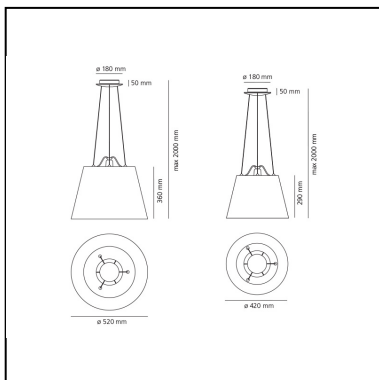

Tolomeo Mega suspension - Body lamp - Aluminium - Body Lamp

Michele De Lucchi
Giancarlo Fassina

IP20     Dimmerable: 

LUMINAIRE

- Watt: **150W**
- Voltage: **220V-240V**
- CCT: **3000K**

Notes

Possibility to mount LED source on E27 Socket. Complete lamp consists of body lamp + accessories

DESCRIPTION

Aluminium and transparent injection-moulded methacrylate structure; diffuser in parchment paper on a plastic frame. The code refers to the luminaire's body only, for the diffusers options please consult the "Accessory" section.

PRODUCT CODE: 0782010A

FEATURES

- Article Code: **0782010A**
- Colour: **Aluminium**
- Installation: **Suspension**
- Material: **Aluminum**
- Series: **Design Collection**
- design by: **Michele De Lucchi, Giancarlo Fassina**

DIMENSIONS

- Base Width: **cm 5**
- Base Diameter: **cm 18**
- Max Height from ceiling: **cm 200**

NOT INCLUDED SOURCES

- Category: **HALO**
- Number: **1**
- Lbs: **Qt32**
- Watt: **150W**
- Socket: **E27**
- Color Rendering: **1a**
- Color temperature (K): **2900K**
- Duration (h): **2000h**