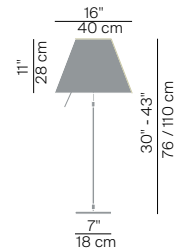

Insulation class:

Awards: Concours de la Creation Artistique SIL/Paris, Lampe d'Argent, 1988

Reference code:	Structure	
D13 c.	1D13N=00C020A	complete version
D13	1D13N=000020	alu
	1D13N=000017	black
	1D13N=000003	off white
D13 i	1D13N=010020	alu
	1D13N=010003	off white
D13 i.f.	1D13N=01F020	alu
	1D13N=01F003	off white
D13 p.t.	1D13NPT00020	alu
	1D13NPT00003	off white
D13 p.t.i.	1D13NPT10020	alu
	1D13NPT10003	off white

Shade
D13/1/4 1D13001NT002 white

Mezzo Tono collection
D13/1/2 9D1301511737 comfort green
9D1301511724 edgy pink
9D1301511734 mistic white
9D1301511738 soft skin
9D1301511739 shaded stone

Radiouse collection
D13/1/2 9D1301511708 primary red
9D1301511701 liquorice black
9D1301511736 petroleum blue
9D1301511706 smart yellow
9D1301511705 concrete grey

D13 i.f.