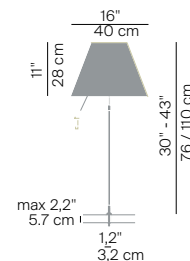

D13 p.t. - D13 p.t.i

D13/90
accessory diffuser