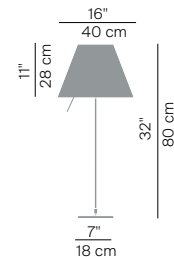

D13 p.t. - D13 p.t.i