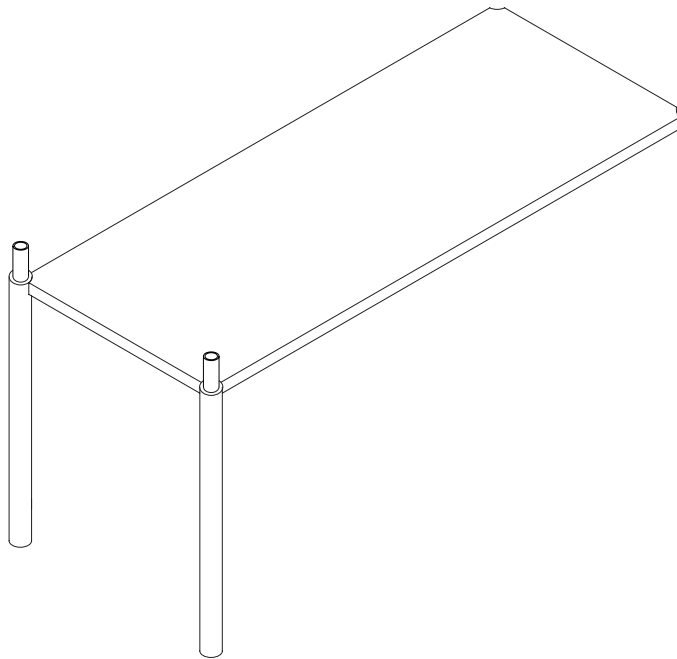

## SCENE

---

Michael Rem, 2013

**Type** Modul 4

**Colours** Black oak Light oak

---

Scene is a modular system, designed by Michael Rem for Gejst. Module by module the system can be build up high, extended to the sides and be customized with side panels, doors or back panels made in oak.

## SPECIFICATIONS

Product category	Storage
Item no.	20204 - 20208
EAN code	5712731202046 - 5712731202084
Country of origin	Denmark
Tarif	9403.30.91.00
Materials	Oak
Colour	Black oak or Light Oak
Product dimensions (H x L x W)	42 cm x 91,4 cm x 39 cm
Packaging dimensions (H x L x W)	5 cm x 99 cm x 43 cm
Product weight	6 kg
Max load	10 kg per shelf
Cleaning	Use a soft dry cloth to clean the product Do not use household cleaners.