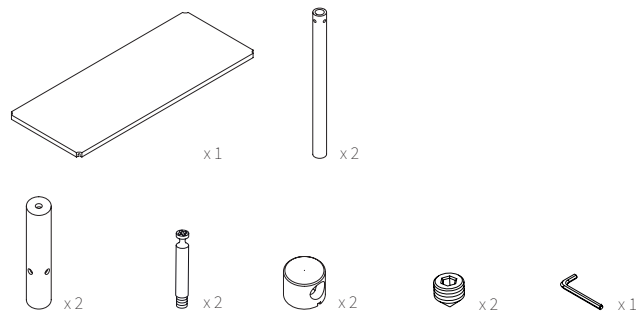

## SPECIFICATIONS

Product category	Storage
Item no.	20204 - 20208
EAN code	5712731202046 - 5712731202084
Country of origin	Denmark
Tarif	9403.30.91.00
Materials	Oak
Colour	Black oak or Light Oak
Product dimensions (H x L x W)	42 cm x 91,4 cm x 39 cm
Packaging dimensions (H x L x W)	5 cm x 99 cm x 43 cm
Product weight	6 kg
Max load	10 kg per shelf
Cleaning	Use a soft dry cloth to clean the product Do not use household cleaners.