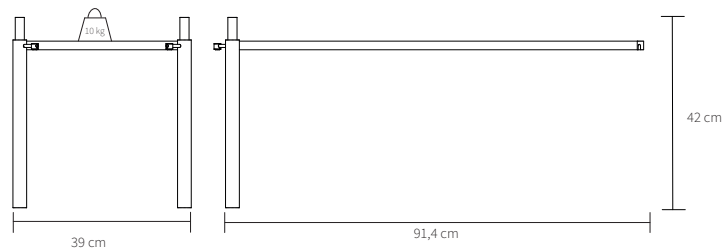

## SPECIFICATIONS

Product category	Storage
Item no.	20204 - 20208
EAN code	5712731202046 - 5712731202084
Country of origin	Denmark
Tarif	9403.30.91.00
Materials	Oak
Colour	Black oak or Light Oak
Product dimensions (H x L x W)	42 cm x 91,4 cm x 39 cm
Packaging dimensions (H x L x W)	5 cm x 99 cm x 43 cm
Product weight	6 kg
Max load	10 kg per shelf
Cleaning	Use a soft dry cloth to clean the product Do not use household cleaners.