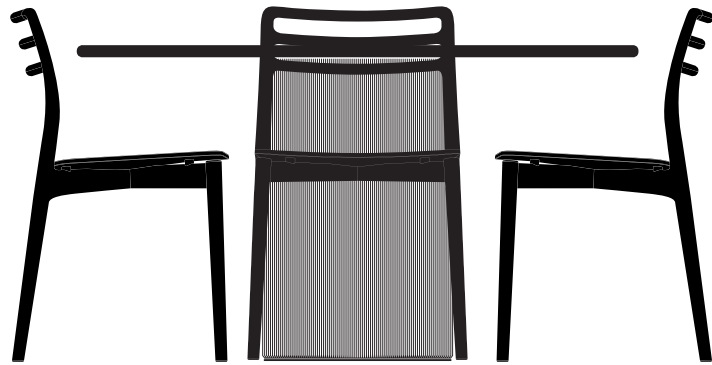

PACKAGE 3

CABIN ROUND TABLE SET

	Light beige marble	Light grey marble	Black marble
1 x Vipp494 Cabin round table, top	☐	☐	☐
1 x Vipp494 Cabin round table, base		Light oak	Dark oak
2 x Vipp481 Cabin chair		☐	☐
2 x Vipp481 Cabin chair w. leather seat