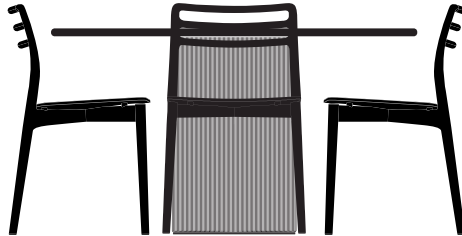

PACKAGE 1

CABIN ROUND TABLE SET

	Light beige marble	Light grey marble	Black marble
1 x Vipp494 Cabin round table, top	☐	☐	☐
1 x Vipp494 Cabin round table, base		Light oak	Dark oak
4 x Vipp481 Cabin chair		☐	☐