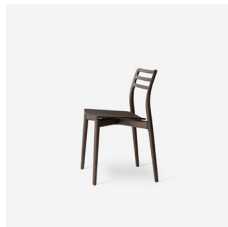

vipp

Vipp Cabin Series

VIPP CABIN SERIES

The Vipp Cabin series is a new collection of solid wood furniture. The organic idiom is expressed by softly rounded components with subtle details such as invisible joints and grooved surfaces. The series consists of two dining tables and a chair with or without seat padding. Each product is available in either light or dark oak.

PRODUCT INFORMATION

Vipp496 Cabin square table

Material	Natural solid oak					
Variants	Light oak, oiled Light oak, lacquered Dark oak, stained and lacquered					
Dimensions:	250 x 100 x 72.7 cm					
SRP	DKK	NOK	SEK	EUR	CHF	GBP
	29.999	42.299	41.699	4.029	4.349	3.609

Vipp481 Cabin chair

Material	Natural solid oak frame, veneer seat					
Variants	Light oak, oiled Dark oak, oiled					
Dimensions:	48.5 x 47 x 77 cm					
SRP from	DKK	NOK	SEK	EUR	CHF	GBP
Light oak	3.299	4.699	4.599	439	479	399
Dark oak	3.499	4.999	4.899	469	509	419

Vipp494 Cabin round table

Material	Natural solid oak					
Base	Light oak, oiled, dark oak, stained and lacquered					
Tabletop	Black marble, light grey marble, light beige marble (Jura)					
Dimensions:	Ø130 cm					
SRP	DKK	NOK	SEK	EUR	CHF	GBP
Black marble / Light grey marble	31.499	44.399	43.699	4.229	4.569	3.799
Light beige marble (Jura)	34.499	48.599	47.899	4.629	4.999	4.159