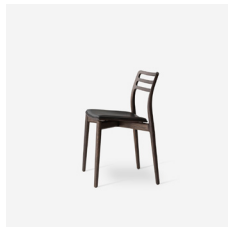

vipp

Vipp Cabin Series

VIPP CABIN SERIES

The Vipp Cabin series is a new collection of solid wood furniture. The organic idiom is expressed by softly rounded components with subtle details such as invisible joints and grooved surfaces. The series consists of two dining tables and a chair with or without seat padding. Each product is available in either light or dark oak.

PRODUCT INFORMATION

Vipp496 Cabin square table

Material	Natural solid oak					
Variants	Light oak, oiled Light oak, lacquered Dark oak, stained and lacquered					
Dimensions:	250 x 100 x 72.7 cm					
SRP	DKK	NOK	SEK	EUR	CHF	GBP
	29.999	42.299	41.699	4.029	4.349	3.609

Vipp481 Cabin chair

Material	Natural solid oak frame, veneer seat					
Variants	Light oak, oiled Dark oak, oiled					
Dimensions:	48.5 x 47 x 77 cm					
SRP from	DKK	NOK	SEK	EUR	CHF	GBP
Light oak	3.299	4.699	4.599	439	479	399
Dark oak	3.499	4.999	4.899	469	509	419

Vipp494 Cabin round table

Material	Natural solid oak					
Base	Light oak, oiled, dark oak, stained and lacquered					
Tabletop	Black marble, light grey marble, light beige marble (Jura)					
Dimensions:	Ø130 cm					
SRP	DKK	NOK	SEK	EUR	CHF	GBP
Black marble / Light grey marble	31.499	44.399	43.699	4.229	4.569	3.799
Light beige marble (Jura)	34.499	48.599	47.899	4.629	4.999	4.159