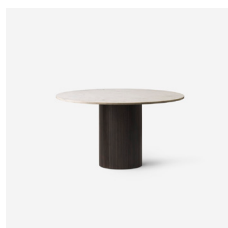

vipp

Vipp Cabin Series

VIPP CABIN SERIES

The Vipp Cabin series is a new collection of solid wood furniture. The organic idiom is expressed by softly rounded components with subtle details such as invisible joints and grooved surfaces. The series consists of two dining tables and a chair with or without seat padding. Each product is available in either light or dark oak.

PRODUCT INFORMATION

Vipp496 Cabin square table

Material	Natural solid oak					
Variants	Light oak, oiled Light oak, lacquered Dark oak, stained and lacquered					
Dimensions:	250 x 100 x 72.7 cm					
SRP	DKK	NOK	SEK	EUR	CHF	GBP
	29.999	42.299	41.699	4.029	4.349	3.609

Vipp481 Cabin chair

Material	Natural solid oak frame, veneer seat					
Variants	Light oak, oiled Dark oak, oiled					
Dimensions:	48.5 x 47 x 77 cm					
SRP from	DKK	NOK	SEK	EUR	CHF	GBP
Light oak	3.299	4.699	4.599	439	479	399
Dark oak	3.499	4.999	4.899	469	509	419

Vipp494 Cabin round table

Material	Natural solid oak					
Base	Light oak, oiled, dark oak, stained and lacquered					
Tabletop	Black marble, light grey marble, light beige marble (Jura)					
Dimensions:	Ø130 cm					
SRP	DKK	NOK	SEK	EUR	CHF	GBP
Black marble / Light grey marble	31.499	44.399	43.699	4.229	4.569	3.799
Light beige marble (Jura)	34.499	48.599	47.899	4.629	4.999	4.159