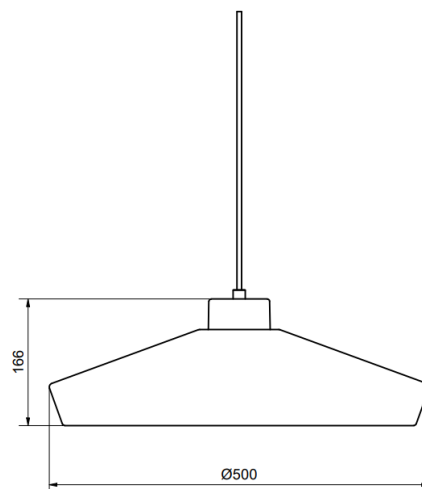

EDGE PENDANT (L)

PRODUCT SPECIFICATION

Item no.	HB1820
Category	Ceiling lamp
Material	Metal
Mounting	Ceiling hook
Cord length	2,8 m
Dimmable function	Yes
Voltage	230V
Socket	E27
Wattage max	23W
Classification	<input type="checkbox"/>
IP Class	IP20
Height mm	170
Ø mm	500
Light source included	No