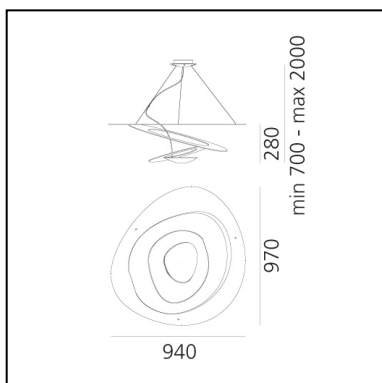

## LUMINAIRE

- Watt: **330W**
- Voltage: **220V-240V**
- Delivered lumens output: **4087lm**
- CCT: **3000K**
- Efficiency: **71%**
- Efficacy: **12.38lm/W**
- CRI: **100**

## DIMENSIONS

- Length: **cm 94**
- Width: **cm 97**
- Height: **cm 28**
- Max Height from ceiling: **cm 200**
- Glow Wire Test: **650°**