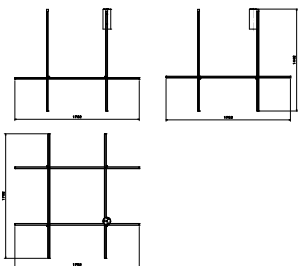

Coordinates C4 Long

by Michael Anastassiades , 2020

Coordinates' is a lighting system consisting of horizontal and vertical strip lights that form illuminated grid-like structures of various complexities. The system can be easily adapted for different environments of varying scale.

In addition to the customized solutions there are a collection of standard chandeliers of pared-down configurations that can be used in any setting.

Mounting	Ceiling/wall
Environment	Indoor
Weight	9,00 Kg
Light sources available	1 x Strip Led 185W [i] 2700K 10450lm CRI95
Emergency	Without
Voltage	48V
Power	185W
Battery	No
Supply included	No
Materials	Extruded aluminum, Platinic silicone extruded opal
Colors	 F1868044 - Anodized Champagne
Certificate	   