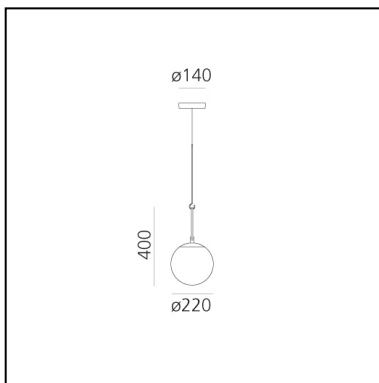

## LUMINAIRE

- Watt: **13,5W**
- Delivered lumens output: **1142lm**
- CCT: **0K**
- Efficiency: **75%**
- Efficacy: **87.83lm/W**
- CRI: **80**

**PRODUCT CODE: 1281010A**

## FEATURES

- Article Code: **1281010A**
- Colour: **Black/brass**
- Installation: **Suspension**
- Material: **Blown glass, brushed brass**
- Series: **Design Collection**
- Environment: **Indoor**
- design by: **Neri&Hu**

## DIMENSIONS

- Height: **cm 40**
- Diameter: **cm 22**
- Base Diameter: **cm 14**