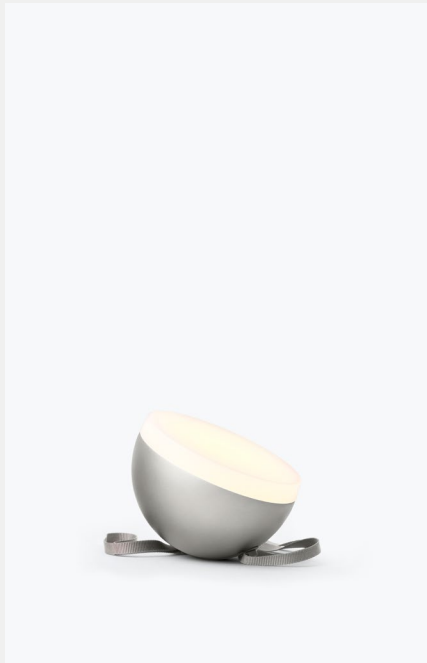

Sphere Adventure Light

New Works Studio

Sphere is a sculptural luminous object that you can take with you everywhere you go. With its geometric crescent shape this portable light lends an air of mystery to its surroundings, while offering long-lasting utility through clever features. The lamp is water, dust, and impact-resistant and features a strap for holding or hanging the light. The curved shape rests comfortably in the hand and an integrated dimmer with memory function allows you to adjust the light. Move the sphere around the home as needed, and take it out onto the balcony, patio, or on excursions to the forest, beach, or park. This alluring lamp is ideal for outdoor gatherings that last beyond dusk. The Sphere Adventure Light has a battery life of 10 hours at 100% and comes with a magnetic charging cable.

Specifications

Product Name
Sphere Adventure Light

Designer
New Works Studio

Category
Lighting

Type
Portable Lamp, Outdoor

Year
2022

Material
Aluminium, PC, ABS

Colour/Variant
Warm Grey, Dark Bronze, Deep Green

Product Dimensions
H: 95 x Ø: 140 mm

Packaging Dimensions
H: 110 x W: 180 x D: 200 mm

Cord
Magnetic charging cable, 2000 mm
(fits 5V/2A universal USB adapter)

Weight (incl. packaging)
1.5 kg

Country of Origin
China