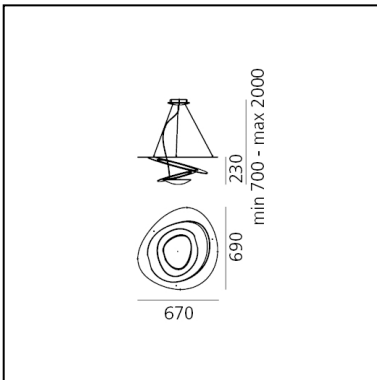

## LUMINAIRE

- Watt: **330W**
- Voltage: **220V-240V**
- Delivered lumens output: **3686lm**
- CCT: **3000K**
- Efficiency: **64%**
- Efficacy: **11.17lm/W**
- CRI: **100**

## DIMENSIONS

- Length: **cm 67**
- Width: **cm 69**
- Height: **cm 23**
- Max Height from ceiling: **cm 200**
- Impact Resistance: **N/D**
- Glow Wire Test: **650°**