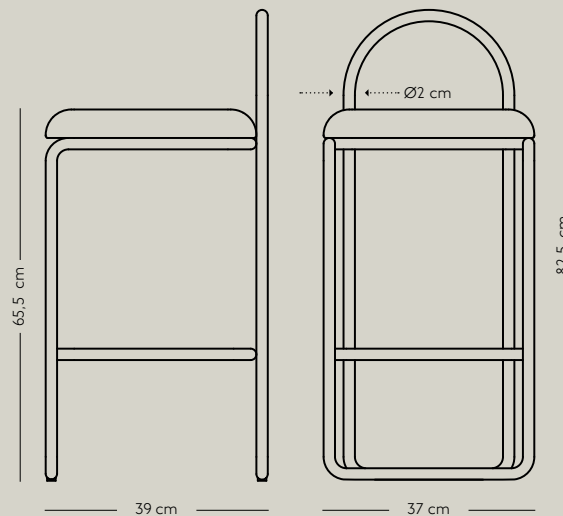

AYTM

ANGUI BAR CHAIR (SMALL)

Product sheet

SPECIFICATIONS

<i>PRODUCT TYPE</i>	Bar chair
<i>PRODUCT NAME</i>	ANGUI
<i>COLOURS</i>	Anthracite bouclé
	Taupe bouclé
<i>DIMENSIONS</i>	L37 x W39 x H82,5 cm
<i>WEIGHT</i>	4,6 kg
<i>SEATING HEIGHT</i>	65,5 cm
<i>MATERIAL — FRAME</i>	Steel with powder coating
<i>MATERIAL — SEAT</i>	PU foam & Plywood / MDF
	Fabric: 92% RPET & 8% Polyester ≈ 2,5 recycled bottles (Gabriel Grain fabric)
<i>GABRIEL GRAIN DESIGN NO.</i>	Taupe bouclé: 228861253 Anthracite bouclé: 228860328
<i>GABRIEL GRAIN MATERIAL</i>	Click to read more about Gabriel Grain fabric specifications
<i>QUANTITY PER PARCEL</i>	1
<i>PACKAGING DIMENSIONS</i>	L41 x W39 x H85 cm
<i>PACKAGING WEIGHT</i>	6,3 kg
<i>COMPLIANT WITH</i>	EN 16139; EN 1021-1 & 2
	ANSI/BIFMA X5.4; TB117-2013
<i>MAX LOAD</i>	160 kg
<i>US FR LEGISLATION</i>	The Gabriel Grain fabric complies with US FR legislation
<i>PLEASE NOTE</i>	For the contract market kindly use the attached feet for recommended stability