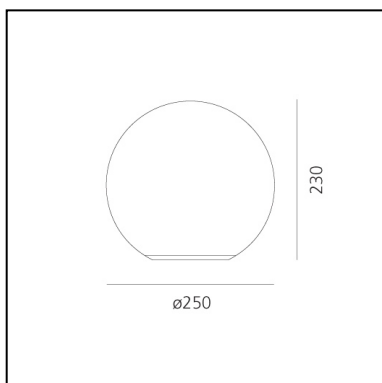

Dioscuri table 25

Michele De Lucchi

IP20      

LUMINAIRE

- Watt: **70W**
- Voltage: **220V-240V**
- Delivered lumens output: **1070lm**
- CCT: **2800K**
- Efficiency: **89%**
- Efficacy: **15.28lm/W**
- CRI: **100**
- Dimmer Typology: **Microswitch Dimmer**

DESCRIPTION

Materials: Polycarbonate base with steel ballast; acid-etched blown glass diffuser.

PRODUCT CODE: 0146010A

FEATURES

- Article Code: **0146010A**
- Colour: **White**
- Installation: **Table**
- Material: **blown glass, polycarbonate, steel**
- Series: **Design Collection**
- Environment: **Indoor**
- Area contract: **Residential**
- Emission: **Diffused**
- design by: **Michele De Lucchi**

DIMENSIONS

- Height: **cm 23**
- Diameter: **cm 25**
- Glow Wire Test: **850°**

NOT INCLUDED SOURCES

- Category: **HALO**
- Number: **1**
- Lbs: **A60**
- Watt: **77W**
- Socket: **E27**
- Color Rendering: **1a**
- Color temperature (K): **2900K**
- Duration (h): **1000h**