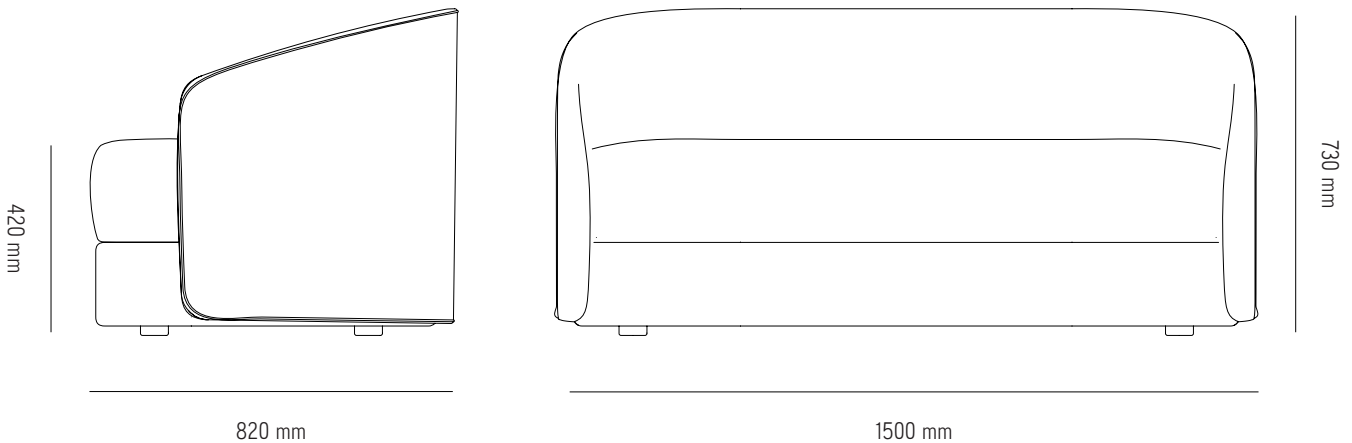

NEW WORKS.

Product Fact Sheet - Furniture - Covent Sofa Deep, 2 Seater

Specifications

Product Name	Covent Sofa Deep, 2 Seater
Designer	Arde Design Studio
Year	2019
Category	Furniture
Type	Sofa
Material	Plywood core construction w. Seat and back in high quality foam with selected upholstery.
Product Dimensions	H: 730 x W: 1500 x D:820 mm Seat Height: 420 mm
Packaging Dimensions	H: 780 x W: 1550 x D: 870 mm
COM	Fabric Requirements 4,8 meter
Delivery time	6-8 weeks
Country of origin	Denmark / Lithuania