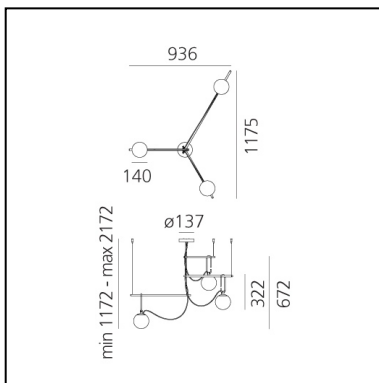

nh S3 14

Neri&Hu

IP20    Dimmerable: 

LUMINAIRE

- Watt: **12W**
- Voltage: **220-240V**
- Delivered lumens output: **772lm**
- CCT: **3000K**
- Efficiency: **80%**
- Efficacy: **64.31lm/W**
- CRI: **0**

Notes

The glass balls and brass rings can slide along the rods, which can be fixed according to an orientation chosen by the customer. The light intensity can only be adjusted with dimmable bulbs. Maximum bulb length 80mm. Maximum bulb diameter: 50mm.

PRODUCT CODE: 1276010A

FEATURES

- Article Code: **1276010A**
- Colour: **Black/brass**
- Installation: **Suspension**
- Material: **Blown glass, brushed brass**
- Series: **Design Collection**
- Environment: **Indoor**
- design by: **Neri&Hu**

DIMENSIONS

- Length: **cm 135**
- Height: **cm 67.2**
- Diameter: **cm 14**
- Base Diameter: **cm 13.7**
- Max Height from ceiling: **cm 217**
- Glow Wire Test: **850°**

SOURCES NOT INCLUDED

- Category: **LED RETROFIT**
- Number: **3**
- Watt: **5W**
- Socket: **E14**