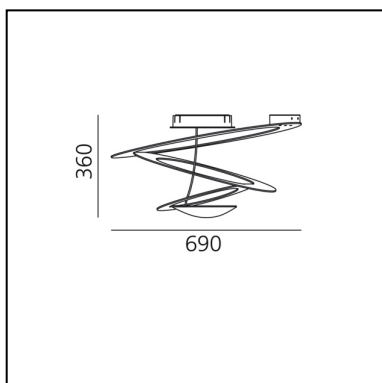

LUMINAIRE

- Watt: **330W**
- Voltage: **220V-240V**
- Delivered lumens output: **3686lm**
- CCT: **3000K**
- Efficiency: **64%**
- Efficacy: **11.17lm/W**
- CRI: **100**

DESCRIPTION

Pirce's award-winning design is one of Artemide's top sellers. Originally released in halogen, its light source has been reimagined to incorporate a high quality, energy-efficient LED light source.

Pirce is not only an elegant light source, it is an alluring decoration with a strong sense of presence turned on or off. Its slim disc merges softly into flowing twirls that spiral downwards to create alluring lighting effects.

PRODUCT CODE: 1247010A

FEATURES

- Article Code: **1247010A**
- Colour: **White**
- Installation: **Ceiling**
- Material: **Aluminum**
- Series: **Design Collection**
- Environment: **Indoor**
- Area contract: **Residential**
- Emission: **Indirect**
- design by: **Giuseppe Maurizio Scutellà**

DIMENSIONS

- Height: **cm 36**
- Diameter: **cm 69**
- Glow Wire Test: **650°**

NOT INCLUDED SOURCES

- Category: **HALO**
- Number: **1**
- Lbs: **R7s**
- Watt: **330W**
- Color temperature (K): **2950K**
- Class: **A**

ALTERNATIVE SOURCES