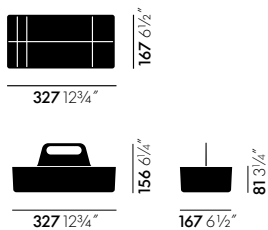

Toolbox RE

Arik Levy, 2021

vitra.

Toolbox RE is a practical organiser for storing and transporting small work utensils and accessories. It is made of recycled plastic from industrial waste – and at the end of its product lifespan, it is also 100% recyclable. Toolbox RE is available in a selection of colours.

- **Material for Toolbox RE in diverse colours:** post-industrial recycled ABS plastic, 100% recyclable.
- **Material for Toolbox RE in grey:** recycled polypropylene, 100% recyclable.

DIMENSIONS

Toolbox RE