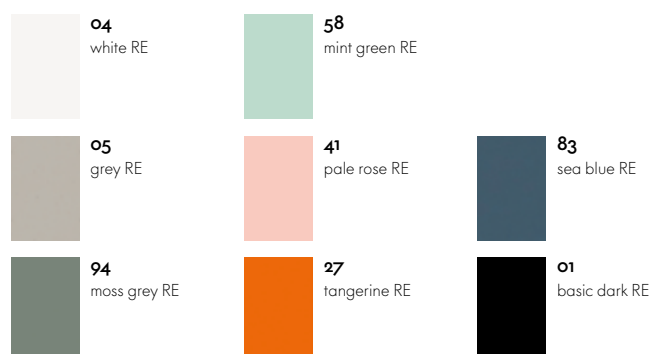

COLOURS AND MATERIALS

Toolbox RE

Art. no. 09154102

Vitra is represented worldwide. Your local Vitra partner can be found at: www.vitra.com.

info@vitra.com | EN 2022

www.vitra.com/toolbox