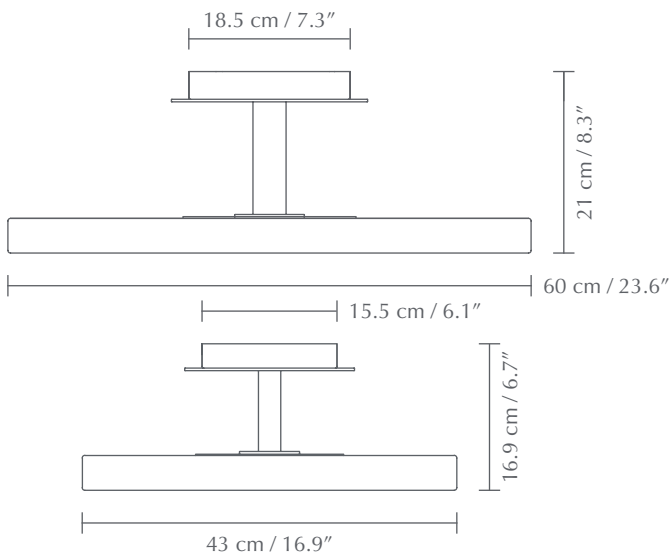

Surface mounted lamp

TESTS & CERTIFICATIONS
CE (for indoor use), IP2X, cETLus certified

DIMENSIONS
Ø: 60 cm / 23.6"   Ø: 43 cm / 16.9"
H: 21 cm / 8.3"   H: 16.9 cm / 6.7"

MATERIAL
Steel, aluminium and PMMA
Metal canopy

WARRANTY
10 years warranty against manufacturer defects

LIGHT SOURCE
Asteria Up large:
EU: 37W LED panel incl. ambient top light. 3000 K
2300 lumen. CRI 81. 25000 H

US: 36W LED panel incl. ambient top light. 3000 K
2400 lumen. CRI 81. 25000 H

Asteria Up medium:
EU: 17W LED panel incl. ambient top light. 3000 K
1100 lumen. CRI 83. 25000 H

Dimmable with external dimmer*

PACKAGING (L x W x H)
Large: 84 x 65.1 x 8.5 cm / 33.1 x 25.6 x 3.3"
Medium: 67.1 x 46.9 x 8.1 cm / 26.4 x 18.5 x 3.2"

ASSEMBLY TIME
10 min - video guide at umage.com

MEDIA KIT
Photos and press material
Download at umage.presscloud.com

ORDERING INFORMATION
Large pearl white   EU/UK/APAC #2329 / US #2335
Large anthracite grey   EU/UK/APAC #2330 / US #2336
Medium pearl white   EU/UK/APAC #2371 / US N/A
Medium anthracite grey   EU/UK/APAC #2372 / US N/A