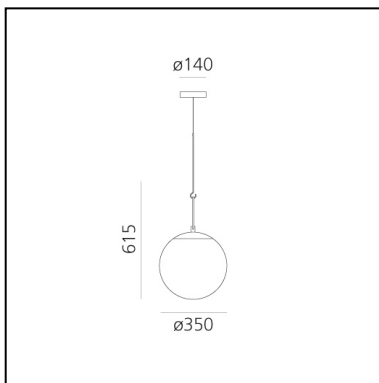

## LUMINAIRE

- Watt: **21W**
- Delivered lumens output: **2199lm**
- CCT: **3000K**
- Efficiency: **90%**
- Efficacy: **104.70lm/W**
- CRI: **80**

## FEATURES

- Article Code: **1283010A**
- Colour: **Black/brass**
- Installation: **Suspension**
- Material: **Blown glass, brushed brass**
- Series: **Design Collection**
- Environment: **Indoor**
- design by: **Neri&Hu**

## DIMENSIONS

- Height: **cm 61.5**
- Diameter: **cm 35**
- Base Diameter: **cm 14**