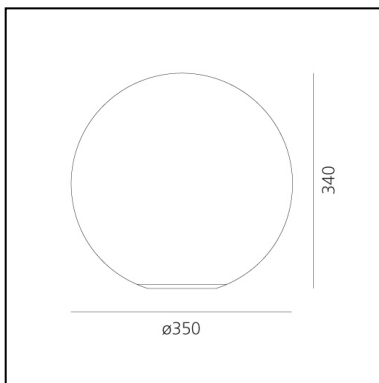

Dioscuri table 35

Michele De Lucchi

IP20    

LUMINAIRE

- Watt: **105W**
- Voltage: **220V-240V**
- Delivered lumens output: **1694lm**
- CCT: **2800K**
- Efficiency: **89%**
- Efficacy: **16.13lm/W**
- CRI: **100**
- Dimmer Typology: **Microswitch Dimmer**

DESCRIPTION

Materials: Polycarbonate base with steel ballast; acid-etched blown glass diffuser.

PRODUCT CODE: 0147010A

FEATURES

- Article Code: **0147010A**
- Colour: **White**
- Installation: **Table**
- Material: **blown glass, polycarbonate, steel**
- Series: **Design Collection**
- Environment: **Indoor**
- Area contract: **Residential**
- Emission: **Diffused**
- design by: **Michele De Lucchi**

DIMENSIONS

- Height: **cm 34**
- Diameter: **cm 35**
- Glow Wire Test: **850°**

NOT INCLUDED SOURCES

- Category: **HALO**
- Number: **1**
- Lbs: **Qt32**
- Watt: **150W**
- Socket: **E27**
- Color Rendering: **1a**
- Color temperature (K): **2900K**
- Duration (h): **2000h**

ALTERNATIVE SOURCES

- Category: **LED RETROFIT**
- Number: **1**
- Watt: **21W**
- Delivered lumens output: **2452lm**
- Socket: **E27**